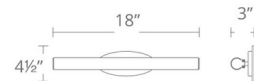

### Specifications

COLOR	White
BODY FINISH	Brushed Nickel
WATTAGE	15.5W
DIMMER	Low Voltage Electronic
DIMENSIONS	18"W x 4.5"H x 3"D
INTEGRATED LED MODULE	1 x LED/15.5W/120-277V LED
COUNTRY OF ORIGIN	China

### Technical Information

LAMP LIFE	54000 hours
COLOR RENDERING	90 CRI
LAMP COLOR	3000K
LUMENS/WATT	85.42
LUMINOUS FLUX	1324 lumens

Shown in brushed nickel / white

WS-14818

WS-14818

WS-14836

CLICK TO VIEW PRODUCT