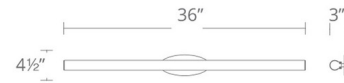

### Specifications

COLOR	White
BODY FINISH	Brushed Nickel
WATTAGE	15.5W
DIMMER	Low Voltage Electronic
DIMENSIONS	18"W x 4.5"H x 3"D
INTEGRATED LED MODULE	1 x LED/15.5W/120-277V LED
COUNTRY OF ORIGIN	China

### Technical Information

LAMP LIFE	54000 hours
COLOR RENDERING	90 CRI
LAMP COLOR	3000K
LUMENS/WATT	85.42
LUMINOUS FLUX	1324 lumens

Shown in brushed nickel / white

WS-14818

WS-14818

WS-14836

CLICK TO VIEW PRODUCT