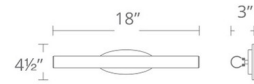

### Specifications

COLOR	White
BODY FINISH	Brushed Nickel
WATTAGE	15.5W
DIMMER	Low Voltage Electronic
DIMENSIONS	18"W x 4.5"H x 3"D
INTEGRATED LED MODULE	1 x LED/15.5W/120-277V LED
COUNTRY OF ORIGIN	China

### Technical Information

LAMP LIFE	54000 hours
COLOR RENDERING	90 CRI
LAMP COLOR	3000K
LUMENS/WATT	85.42
LUMINOUS FLUX	1324 lumens

Shown in brushed nickel / white

WS-14818

WS-14818

WS-14836

CLICK TO VIEW PRODUCT