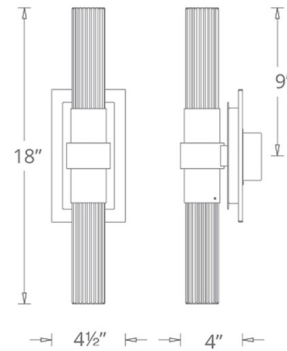

Description

The Ceres Wall Light adds a touch of understated luxury to modern decor. Available in Aged Brass with V-cut seeded crystal column diffusers.

Specifications

COLOR	Crystal
BODY FINISH	Aged Brass
WATTAGE	15W
DIMMER	Low Voltage Electronic
DIMENSIONS	4.5"W x 18"H x 4"D
INTEGRATED LED MODULE	1 x LED/15W/120-277V LED
COUNTRY OF ORIGIN	China

Technical Information

LAMP LIFE	50000 hours
COLOR RENDERING	.90 CRI
LAMP COLOR	3500K
LUMENS/WATT	70.27
LUMINOUS FLUX	1054 lumens

Shown in aged brass / crystal

WS-18818

CLICK TO VIEW PRODUCT

Notes: