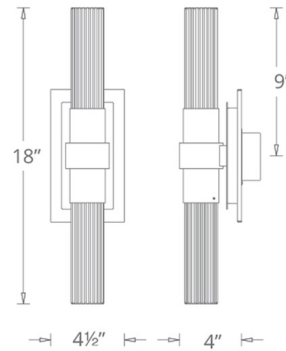

Description

The Ceres Wall Light adds a touch of understated luxury to modern decor. Available in Aged Brass with V-cut seeded crystal column diffusers.

Specifications

COLOR Crystal
BODY FINISH Aged Brass
WATTAGE 15W
DIMMER Low Voltage Electronic
DIMENSIONS 4.5"W x 18"H x 4"D
INTEGRATED LED MODULE 1 x LED/15W/120-277V LED
COUNTRY OF ORIGIN China

Technical Information

LAMP LIFE 50000 hours
COLOR RENDERING 90 CRI
LAMP COLOR 3500K
LUMENS/WATT 70.27
LUMINOUS FLUX 1054 lumens

Shown in aged brass / crystal

WS-18818

CLICK TO VIEW PRODUCT

Notes: