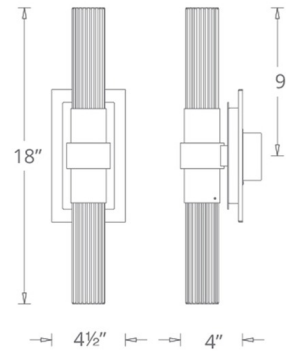

By Modern Forms

Description

The Ceres Wall Light adds a touch of understated luxury to modern decor. Available in Aged Brass with V-cut seeded crystal column diffusers.

Specifications

COLOR Crystal
BODY FINISH Aged Brass
WATTAGE 15W
DIMMER Low Voltage Electronic
DIMENSIONS 4.5"W x 18"H x 4"D
INTEGRATED LED MODULE 1 x LED/15W/120-277V LED
COUNTRY OF ORIGIN China

Technical Information

LAMP LIFE 50000 hours
COLOR RENDERING 90 CRI
LAMP COLOR 3500K
LUMENS/WATT 70.27
LUMINOUS FLUX 1054 lumens

Shown in aged brass / crystal

WS-18818

CLICK TO VIEW PRODUCT

Notes: