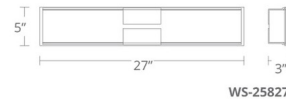

CLICK TO VIEW PRODUCT

Notes: