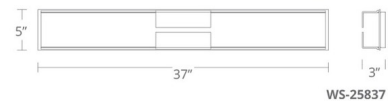

CLICK TO VIEW PRODUCT

Notes: