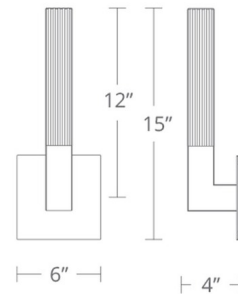

Specifications

COLOR Crystal
BODY FINISH Aged Brass
WATTAGE 7W
DIMMER Low Voltage Electronic
DIMENSIONS 6"W x 15"H x 4"D
INTEGRATED LED MODULE 1x LED/7W/120-277V LED
COUNTRY OF ORIGIN China

Technical Information

LAMP LIFE 50000 hours
COLOR RENDERING 90 CRI
LAMP COLOR 3500K
LUMENS/WATT 77.71
LUMINOUS FLUX 544 lumens

Shown in aged brass / crystal

CLICK TO VIEW PRODUCT

Notes: