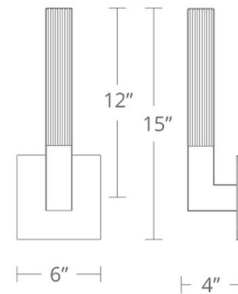

Specifications

COLOR Crystal
 BODY FINISH Aged Brass
 WATTAGE 7W
 DIMMER Low Voltage Electronic
 DIMENSIONS 6"W x 15"H x 4"D
 INTEGRATED LED MODULE 1x LED/7W/120-277V LED
 COUNTRY OF ORIGIN China

Technical Information

LAMP LIFE 50000 hours
 COLOR RENDERING 90 CRI
 LAMP COLOR 3500K
 LUMENS/WATT 77.71
 LUMINOUS FLUX 544 lumens

Shown in aged brass / crystal

CLICK TO VIEW PRODUCT

Notes: