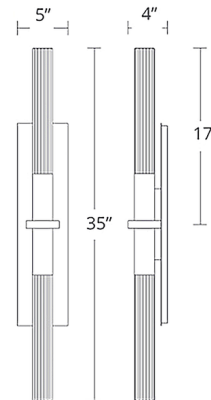

Description

The Cinema Wall Sconce features a V-cut seeded K5 crystal bar that displays dazzling texture as it fills with light. Place it in hallways and living rooms to add a dash of glamour to the space. It can be mounted vertically, horizontally, or in any other orientation.

Specifications

COLOR Crystal
BODY FINISH Aged Brass
WATTAGE 21W
DIMMER Low Voltage Electronic
DIMENSIONS 5"W x 35"H x 4"D
INTEGRATED LED MODULE 1 x LED/21W/120-277V LED
COUNTRY OF ORIGIN China

Technical Information

LAMP LIFE 50000 hours
COLOR RENDERING 90 CRI
LAMP COLOR 3500K
LUMENS/WATT 37.57
LUMINOUS FLUX 789 lumens

Shown in aged brass / crystal

CLICK TO VIEW PRODUCT

Notes: