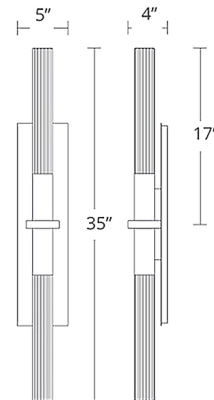

### Specifications

COLOR . . . . . Crystal  
BODY FINISH . . . . . Aged Brass  
WATTAGE . . . . . 21W  
DIMMER . . . . . Low Voltage Electronic  
DIMENSIONS . . . . . 5"W x 35"H x 4"D  
INTEGRATED LED MODULE . . . . . 1 x LED/21W/120-277V LED  
COUNTRY OF ORIGIN . . . . . China

### Technical Information

LAMP LIFE . . . . . 50000 hours  
COLOR RENDERING . . . . . 90 CRI  
LAMP COLOR . . . . . 3500K  
LUMENS/WATT . . . . . 37.57  
LUMINOUS FLUX . . . . . 789 lumens

Shown in aged brass / crystal