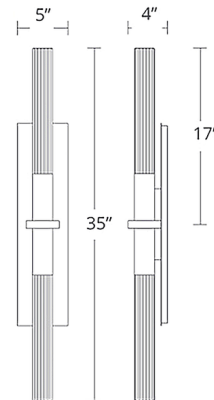

Description

The Cinema Wall Sconce features a V-cut seeded K5 crystal bar that displays dazzling texture as it fills with light. Place it in hallways and living rooms to add a dash of glamour to the space. It can be mounted vertically, horizontally, or in any other orientation.

Specifications

COLOR	Crystal
BODY FINISH	Aged Brass
WATTAGE	21W
DIMMER	Low Voltage Electronic
DIMENSIONS	5"W x 35"H x 4"D
INTEGRATED LED MODULE	1 x LED/21W/120-277V LED
COUNTRY OF ORIGIN	China

Technical Information

LAMP LIFE	50000 hours
COLOR RENDERING	90 CRI
LAMP COLOR	3500K
LUMENS/WATT	37.57
LUMINOUS FLUX	789 lumens

Shown in aged brass / crystal

CLICK TO VIEW PRODUCT

Notes: