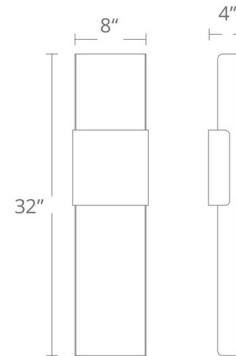

WS-40832

CLICK TO VIEW PRODUCT

Notes: