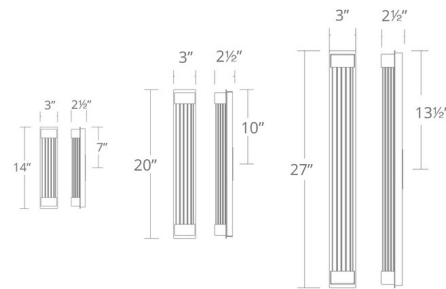

Description

The Tower Wall Light brings understated luxury to any setting. The glamorous V-cut seeded crystal inset features hidden LEDs that illuminate the crystal, plus an additional wall wash downlight. Perfect for a powder room or entry.

Specifications

COLOR Crystal
 BODY FINISH Aged Brass
 WATTAGE 16W
 DIMMER Low Voltage Electronic
 DIMENSIONS 3"W x 14"H x 2.5"D
 INTEGRATED LED MODULE 1 x LED/16W/120V LED
 COUNTRY OF ORIGIN China

Technical Information

LAMP LIFE 54000 hours
 COLOR RENDERING 90 CRI
 LAMP COLOR 3500K
 LUMENS/WATT 33.69
 LUMINOUS FLUX 539 lumens

Shown in aged brass / crystal

CLICK TO VIEW PRODUCT

Notes: