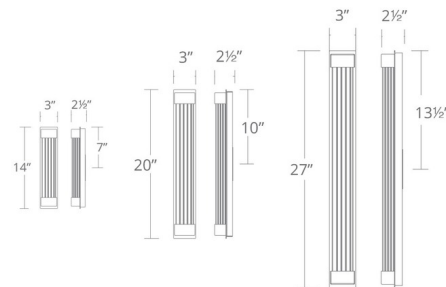

## Tower Wall Light

By Modern Forms

### Description

The Tower Wall Light brings understated luxury to any setting. The glamorous V-cut seeded crystal inset features hidden LEDs that illuminate the crystal, plus an additional wall wash downlight. Perfect for a powder room or entry.

### Specifications

COLOR	Crystal
BODY FINISH	Aged Brass
WATTAGE	16W
DIMMER	Low Voltage Electronic
DIMENSIONS	3"W x 14"H x 2.5"D
INTEGRATED LED MODULE	1 x LED/16W/120V LED
COUNTRY OF ORIGIN	China

### Technical Information

LAMP LIFE	54000 hours
COLOR RENDERING	90 CRI
LAMP COLOR	3500K
LUMENS/WATT	33.69
LUMINOUS FLUX	539 lumens

CLICK TO VIEW PRODUCT

Notes: