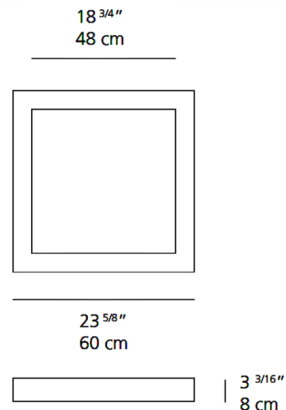

CLICK TO VIEW PRODUCT

Notes: