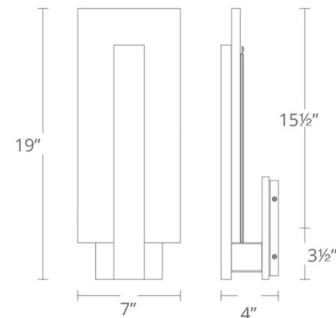

WS-84819

Specifications

COLOR	Frosted
BODY FINISH	Dark Walnut
WATTAGE	28W
DIMMER	Low Voltage Electronic
DIMENSIONS	7"W x 19"H x 4"D
INTEGRATED LED MODULE	1 x LED/28W/120V LED
COUNTRY OF ORIGIN	China

Technical Information

LAMP LIFE	54000 hours
COLOR RENDERING	90 CRI
LAMP COLOR	3000K
LUMENS/WATT	47.04
LUMINOUS FLUX	1317 lumens

CLICK TO VIEW PRODUCT

Notes: