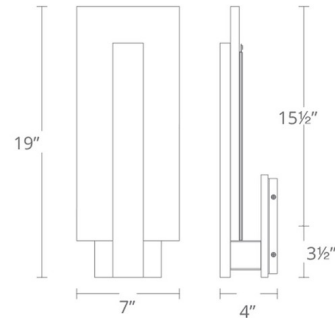

WS-84819

Specifications

COLOR	Frosted
BODY FINISH	Dark Walnut
WATTAGE	28W
DIMMER	Low Voltage Electronic
DIMENSIONS	7"W x 19"H x 4"D
INTEGRATED LED MODULE	1 x LED/28W/120V LED
COUNTRY OF ORIGIN	China

Technical Information

LAMP LIFE	54000 hours
COLOR RENDERING	90 CRI
LAMP COLOR	3000K
LUMENS/WATT	47.04
LUMINOUS FLUX	1317 lumens

CLICK TO VIEW PRODUCT

Notes: