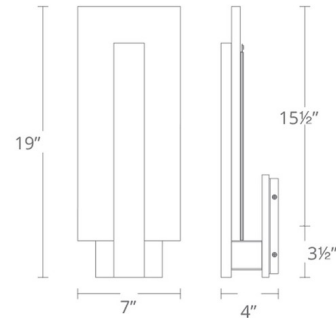

By Modern Forms

Description

Finely tuned for precise, even illumination, the simple Stem Wall Light brings beautiful light into any room. Crafted from Dark Walnut with a crisp rectangular diffuser made from sanded acrylic and tempered glass to conceal and protect the LED modules inside.

Shown in dark walnut / frosted

WS-84819

Specifications

COLOR	Frosted
BODY FINISH	Dark Walnut
WATTAGE	28W
DIMMER	Low Voltage Electronic
DIMENSIONS	7"W x 19"H x 4"D
INTEGRATED LED MODULE	1 x LED/28W/120V LED
COUNTRY OF ORIGIN	China

Technical Information

LAMP LIFE	54000 hours
COLOR RENDERING	90 CRI
LAMP COLOR	3000K
LUMENS/WATT	47.04
LUMINOUS FLUX	1317 lumens

CLICK TO VIEW PRODUCT

Notes: