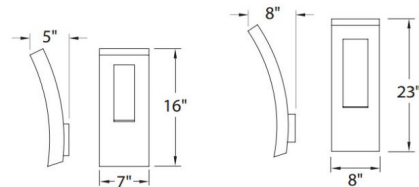

CLICK TO VIEW PRODUCT

Notes: