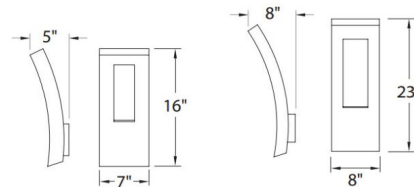

CLICK TO VIEW PRODUCT

Notes: