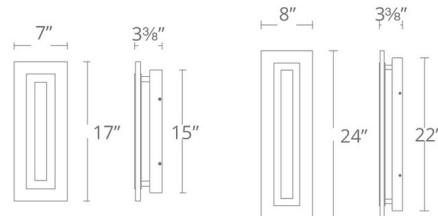

CLICK TO VIEW PRODUCT

Notes: