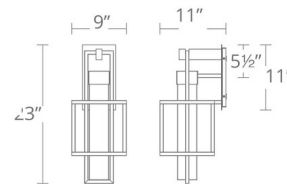

WS-W48816

WS-W48823