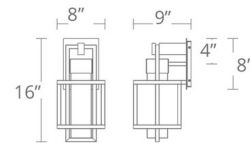

Lightology

lightology.com
866-954-4489
04-25-26

Project: _____
Company: _____
Location: _____ Fixture Type: _____
SPEC #: **MFR617653**
Approved On: _____ Approved By: _____

Logic Outdoor Wall Light

By Modern Forms

Description

Crafted using an intricate welding process, the Logic Outdoor Wall Light features an austere cage design, free of seams or joints, coated with a weather-resistant Black finish for extra durability. The sleek rectangular diffuser inside is powered by ingenious LED modules and contrasts with the aluminum base for a transitional-meets-minimalist style. Available in two sizes.

Specifications

COLOR	N/A
BODY FINISH	Black
WATTAGE	13W
DIMMER	Low Voltage Electronic
DIMENSIONS	8"W x 16"H x 9"D
INTEGRATED LED MODULE	1 x LED/13W/120V LED
COUNTRY OF ORIGIN	China

Technical Information

LAMP LIFE	54000 hours
COLOR RENDERING	90 CRI
LAMP COLOR	3000K
LUMENS/WATT	82.92
LUMINOUS FLUX	1078 lumens

Shown in black

WS-W48816

CLICK TO VIEW PRODUCT

Notes: