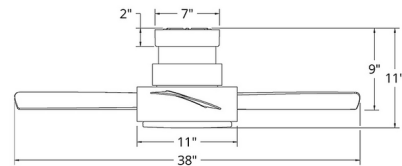

CLICK TO VIEW PRODUCT

Notes: