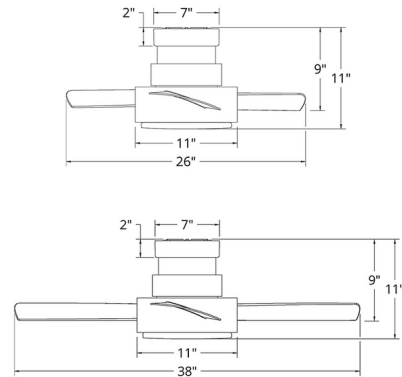

Shown in matte white / matte white

CLICK TO VIEW PRODUCT

Notes: