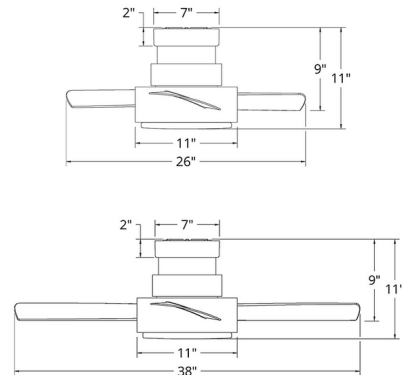

Shown in matte white / matte white

CLICK TO VIEW PRODUCT

Notes: