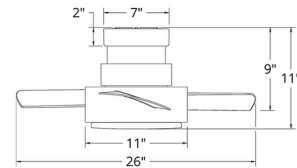

Shown in matte white / matte white

CLICK TO VIEW PRODUCT

Notes: