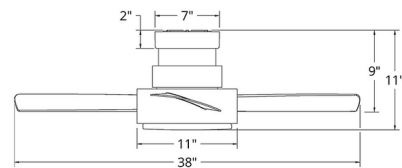

CLICK TO VIEW PRODUCT

Notes: