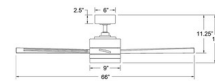

CLICK TO VIEW PRODUCT

Notes: