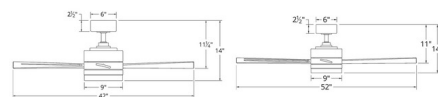

CLICK TO VIEW PRODUCT

Notes: