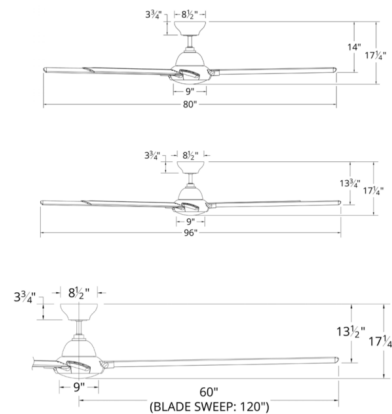

Shown in titanium silver