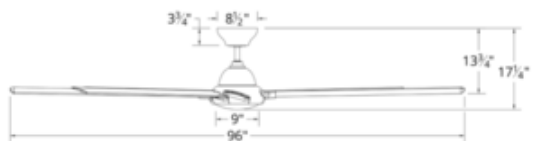

COMPANY	PROJECT	FIXTURE TYPE	APPROVED BY	DATE