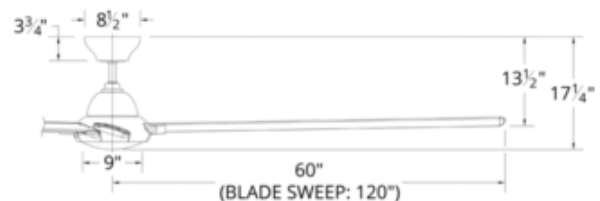

COMPANY	PROJECT	FIXTURE TYPE	APPROVED BY	DATE