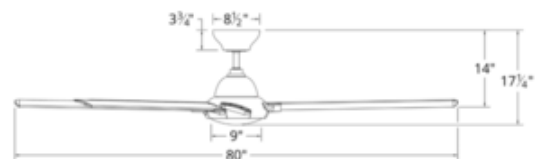

COMPANY	PROJECT	FIXTURE TYPE	APPROVED BY	DATE