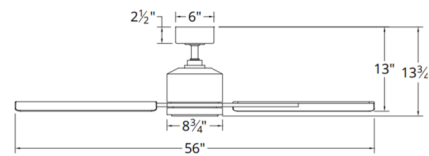

CLICK TO VIEW PRODUCT

Notes: