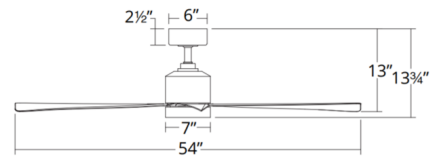

CLICK TO VIEW PRODUCT

Notes: