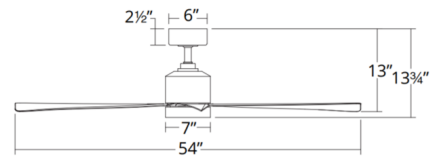

### Specifications

BLADE COLOR	N/A
BODY FINISH	Matte White
WATTAGE	13W
DIMMER	Included
DIMENSIONS	54"W x 13.75"H
INTEGRATED LED MODULE	1 x LED/13W/120V LED
COUNTRY OF ORIGIN	China