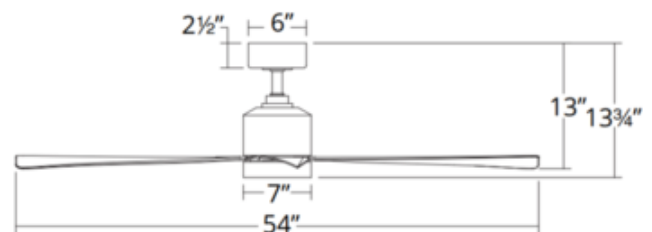

COMPANY	PROJECT	FIXTURE TYPE	APPROVED BY	DATE