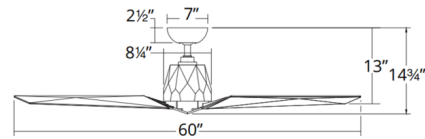

Description

The Vortex Ceiling Fan features a sleek, sculptural design that makes an ultra-luxe modern statement. DC motor with 13 degree pitch and 60 inch sweep. Syncs with Modern Forms app to control fan speed and luminaire. Integrates with smart home devices including Google Assistant and Amazon Echo for voice command and energy savings. Available in Gloss White. Supplied with a 4.5 inch downrod. Includes one Bluetooth F-WCBT-WH wall control. Additional Bluetooth wall controls (F-WCBT) and optional Bluetooth remote control (F-RCBT) sold separately. Slope ceiling adaptable up to 30 degrees. For slopes 31-45 degrees, Slope Ceiling Fan Kit available, not included. ETL listed, wet locations.

Specifications

BLADE COLOR	N/A
BODY FINISH	Automotive Silver
WATTAGE	N/A
DIMMER	N/A
DIMENSIONS	60"W x 14.75"H
BULB	N/A
COUNTRY OF ORIGIN	Chinese Taipei

Notes: