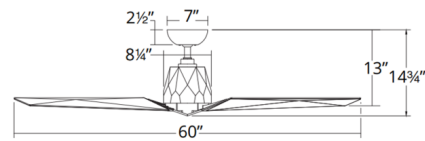

Description

The Vortex Ceiling Fan features a sleek, sculptural design that makes an ultra-luxe modern statement. DC motor with 13 degree pitch and 60 inch sweep. Syncs with Modern Forms app to control fan speed and luminaire. Integrates with smart home devices including Google Assistant and Amazon Echo for voice command and energy savings. Available in Gloss White. Supplied with a 4.5 inch downrod. Includes one Bluetooth F-WCBT-WH wall control. Additional Bluetooth wall controls (F-WCBT) and optional Bluetooth remote control (F-RCBT) sold separately. Slope ceiling adaptable up to 30 degrees. For slopes 31-45 degrees, Slope Ceiling Fan Kit available, not included. ETL listed, wet locations.

Specifications

BLADE COLOR	N/A
BODY FINISH	Automotive Silver
WATTAGE	N/A
DIMMER	N/A
DIMENSIONS	60"W x 14.75"H
BULB	N/A
COUNTRY OF ORIGIN	Chinese Taipei

Notes: