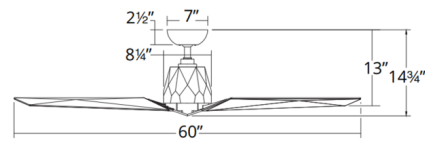

Description

The Vortex Ceiling Fan features a sleek, sculptural design that makes an ultra-luxe modern statement. DC motor with 13 degree pitch and 60 inch sweep. Syncs with Modern Forms app to control fan speed and luminaire. Integrates with smart home devices including Google Assistant and Amazon Echo for voice command and energy savings. Available in Gloss White. Supplied with a 4.5 inch downrod. Includes one Bluetooth F-WCBT-WH wall control. Additional Bluetooth wall controls (F-WCBT) and optional Bluetooth remote control (F-RCBT) sold separately. Slope ceiling adaptable up to 30 degrees. For slopes 31-45 degrees, Slope Ceiling Fan Kit available, not included. ETL listed, wet locations.

Shown in gloss white

Specifications

BLADE COLOR	N/A
BODY FINISH	Gloss White
WATTAGE	N/A
DIMMER	N/A
DIMENSIONS	60"W x 14.75"H
BULB	N/A
COUNTRY OF ORIGIN	Chinese Taipei

CLICK TO VIEW PRODUCT

Notes: