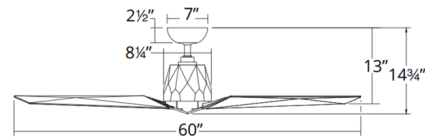

Description

The Vortex Ceiling Fan features a sleek, sculptural design that makes an ultra-luxe modern statement. DC motor with 13 degree pitch and 60 inch sweep. Syncs with Modern Forms app to control fan speed and luminaire. Integrates with smart home devices including Google Assistant and Amazon Echo for voice command and energy savings. Available in Gloss White. Supplied with a 4.5 inch downrod. Includes one Bluetooth F-WCBT-WH wall control. Additional Bluetooth wall controls (F-WCBT) and optional Bluetooth remote control (F-RCBT) sold separately. Slope ceiling adaptable up to 30 degrees. For slopes 31-45 degrees, Slope Ceiling Fan Kit available, not included. ETL listed, wet locations.

Shown in gloss white

Specifications

BLADE COLOR	N/A
BODY FINISH	Gloss White
WATTAGE	N/A
DIMMER	N/A
DIMENSIONS	60"W x 14.75"H
BULB	N/A
COUNTRY OF ORIGIN	Chinese Taipei

CLICK TO VIEW PRODUCT

Notes: