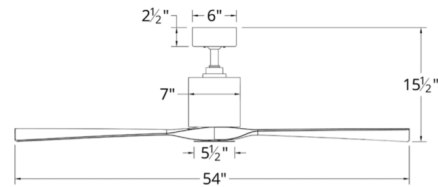

Description

Inspired by the golden age of flying, the Aviator Flush Mount Ceiling Fan takes technology to the next level. Features an understated look in interior or exterior spaces. DC motor with 13 degree pitch and 54 inch sweep. Syncs with Modern Forms app to control fan speed and luminaire. Integrates with smart home devices including Google Assistant and Amazon Echo for voice command and energy savings. Available in 3 Blade and 5 Blade options with a Matte Black motor with Matte Black blades, Matte Black motor with Distressed Koa blades or Graphite motor with Weathered Grey blades. Optional LED light kit sold separately. Supplied with 4.5 inch downrod. Includes RF wall control. Additional RF wall controls and optional RF remote control sold separately. ETL listed, wet locations.

Shown in matte black / distressed koa

Specifications

| | |
|-------------------|------------------------------|
| BLADE COLOR | N/A |
| BODY FINISH | Matte Black / Distressed Koa |
| WATTAGE | N/A |
| DIMMER | N/A |
| DIMENSIONS | 54"W x 15.5"H |
| BULB | N/A |
| COUNTRY OF ORIGIN | Chinese Taipei |