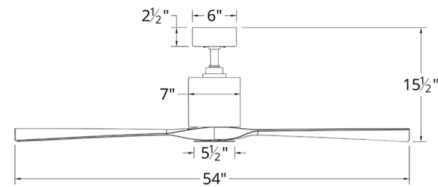

Description

Inspired by the golden age of flying, the Aviator Flush Mount Ceiling Fan takes technology to the next level. Features an understated look in interior or exterior spaces. DC motor with 13 degree pitch and 54 inch sweep. Syncs with Modern Forms app to control fan speed and luminaire. Integrates with smart home devices including Google Assistant and Amazon Echo for voice command and energy savings. Available in 3 Blade and 5 Blade options with a Matte Black motor with Matte Black blades, Matte Black motor with Distressed Koa blades or Graphite motor with Weathered Grey blades. Optional LED light kit sold separately. Supplied with 4.5 inch downrod. Includes RF wall control. Additional RF wall controls and optional RF remote control sold separately. ETL listed, wet locations.

Shown in matte black / distressed koa

Specifications

BLADE COLOR	N/A
BODY FINISH	Matte Black / Distressed Koa
WATTAGE	N/A
DIMMER	N/A
DIMENSIONS	54"W x 15.5"H
BULB	N/A
COUNTRY OF ORIGIN	Chinese Taipei

CLICK TO VIEW PRODUCT