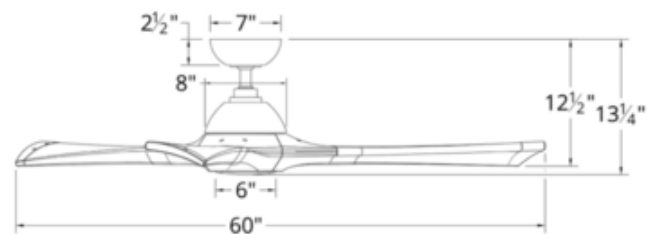

COMPANY	PROJECT	FIXTURE TYPE	APPROVED BY	DATE