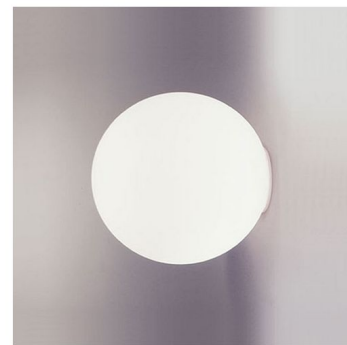

By Artemide

Description

Discover the minimalist elegance and exceptional versatility of the Dioscuri Wall / Ceiling Light, a truly adaptable fixture that blurs the lines between functional illumination and modern art. Featuring a pristine white, hand-blown glass diffuser, the Dioscuri casts a soft, inviting glow that diffuses beautifully throughout your space, eliminating harsh shadows. The discreet thermoplastic resin ceiling support ensures a seamless integration, making the light appear to float. This remarkable fixture is available in three distinct sizes, offering perfect scale for any application, from a subtle accent to a dominant light source. What truly sets the Dioscuri apart is its suitability for both indoor and outdoor installations, allowing for a cohesive design aesthetic that extends from your living room to your patio. Customers consistently praise its clean, understated design and perfect ambient light, highlighting its ability to enhance a variety of settings. With its architectural and contemporary appeal, the Dioscuri Wall / Ceiling Light is an ideal choice for bathrooms, hallways, entryways, or even as a chic outdoor sconce, providing durable beauty and diffused illumination wherever you need it.

Specifications

COLOR White
BODY FINISH White
WATTAGE 9W
DIMMER Standard 120V
DIMENSIONS 13.8"W x 13.4"H
BULB NOT INCLUDED 1 x A19/Medium (E26)/9W/120V LED
COUNTRY OF ORIGIN Italy

Shown in white / white

CLICK TO VIEW PRODUCT