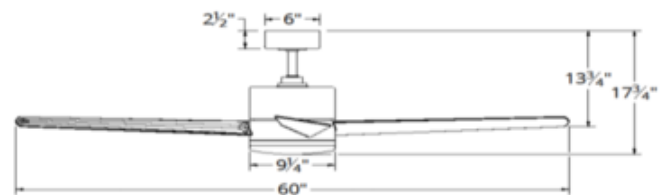

COMPANY

PROJECT

FIXTURE TYPE

APPROVED BY

DATE