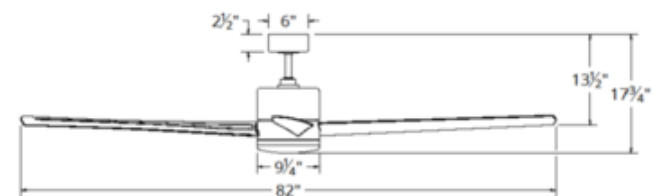

COMPANY

PROJECT

FIXTURE TYPE

APPROVED BY

DATE