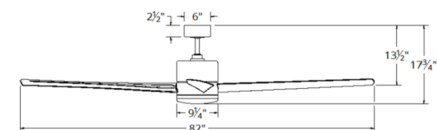

Lightology

lightology.com
866-954-4489
07-02-26

Project: _____
Company: _____
Location: _____ Fixture Type: _____
SPEC #: **MFR617721**
Approved On: _____ Approved By: _____

Windflower DC Ceiling Fan with Light By Modern Forms

Description

As beautiful as a classic Holland windmill, the Windflower Ceiling Fan features a contemporary twelve-blade design with LED light kit in 2700K, 3000K or 3500K color temperature. Perfect for mid-sized and larger spaces. DC motor with 12 degree pitch and 60 inch or 80 inch sweep. Syncs with Modern Forms app to control fan speed and luminaire. Integrates with smart home devices including Google Assistant and Amazon Echo for voice command and energy savings. Includes one 6 inch downrod and luminaire cap for use without light. Includes one RF wall control. Additional RF wall controls and optional RF remote control sold separately. Slope ceiling adaptable up to 30 degrees. For slopes 31-45 degrees, Slope Ceiling Fan Kit available, not included. ETL listed, wet locations.

Specifications

BLADE COLOR	N/A
BODY FINISH	Matte Black / Distressed Koa
WATTAGE	24W
DIMMER	Included
DIMENSIONS	60"W x 17.75"H
INTEGRATED LED MODULE	1 x LED/24W/120V LED
COUNTRY OF ORIGIN	China

Technical Information

COLOR RENDERING	90 CRI
LAMP COLOR	3000K
LUMENS/WATT	45.00
LUMINOUS FLUX	1080 lumens

Shown in matte black / distressed koa

CLICK TO VIEW PRODUCT

Notes: