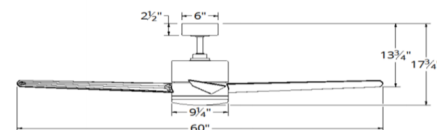

Shown in matte black / distressed koa