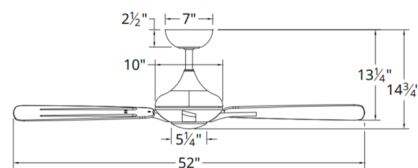

Specifications

BLADE COLOR	N/A
BODY FINISH	Bronze / Dark Walnut
WATTAGE	14W
DIMMER	Included
DIMENSIONS	52"W x 14.7"H
INTEGRATED LED MODULE	1 x LED/14W/120V LED
COUNTRY OF ORIGIN	China