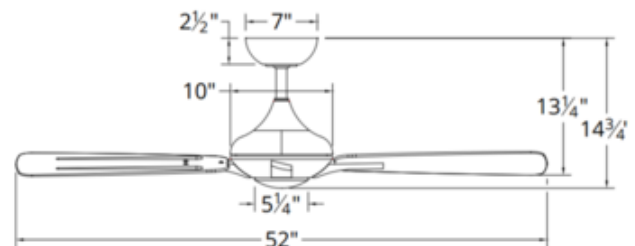

COMPANY	PROJECT	FIXTURE TYPE	APPROVED BY	DATE