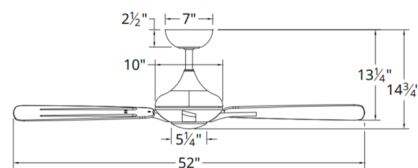

### Specifications

BLADE COLOR	N/A
BODY FINISH	Bronze / Dark Walnut
WATTAGE	14W
DIMMER	Included
DIMENSIONS	52"W x 14.7"H
INTEGRATED LED MODULE	1 x LED/14W/120V LED
COUNTRY OF ORIGIN	China