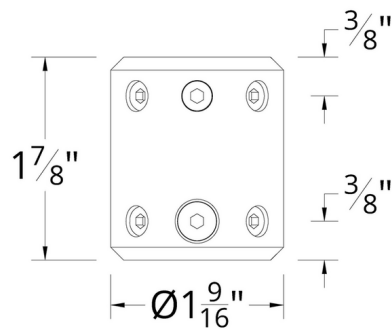

### Description

This Fan Downrod Coupler is used to join two Modern Forms downrods together to create longer lengths.

Shown in bronze

### Specifications

COLOR	N/A
BODY FINISH	Bronze
WATTAGE	N/A
DIMMER	N/A
DIMENSIONS	1.563"W x 1.875"H
BULB	N/A

CLICK TO VIEW PRODUCT

Notes: