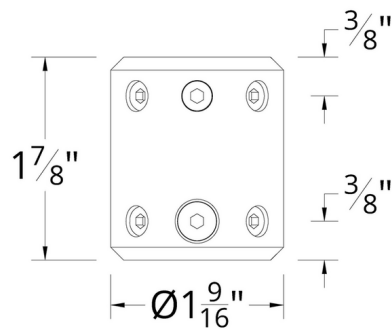

### Description

This Fan Downrod Coupler is used to join two Modern Forms downrods together to create longer lengths.

Shown in gloss black

### Specifications

COLOR	N/A
BODY FINISH	Gloss Black
WATTAGE	N/A
DIMMER	N/A
DIMENSIONS	1.563"W x 1.875"H
BULB	N/A

CLICK TO VIEW PRODUCT

Notes: