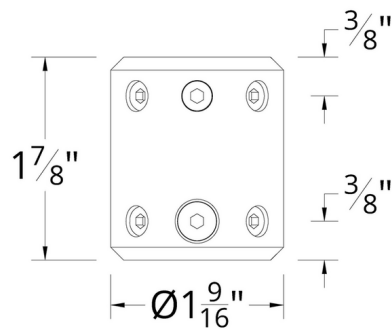

### Description

This Fan Downrod Coupler is used to join two Modern Forms downrods together to create longer lengths.

Shown in graphite

### Specifications

COLOR	N/A
BODY FINISH	Graphite
WATTAGE	N/A
DIMMER	N/A
DIMENSIONS	1.563"W x 1.875"H
BULB	N/A

CLICK TO VIEW PRODUCT

Notes: