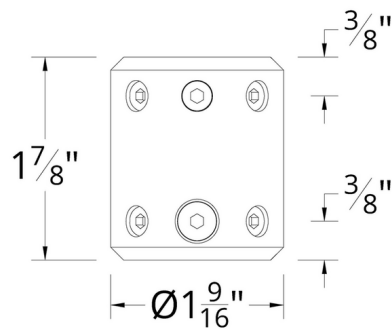

### Description

This Fan Downrod Coupler is used to join two Modern Forms downrods together to create longer lengths.

Shown in oil rubbed bronze

### Specifications

COLOR	N/A
BODY FINISH	Oil Rubbed Bronze
WATTAGE	N/A
DIMMER	N/A
DIMENSIONS	1.563"W x 1.875"H
BULB	N/A

CLICK TO VIEW PRODUCT

Notes: