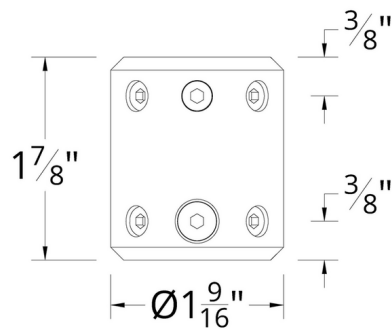

### Description

This Fan Downrod Coupler is used to join two Modern Forms downrods together to create longer lengths.

Shown in stainless steel

### Specifications

COLOR	N/A
BODY FINISH	Stainless Steel
WATTAGE	N/A
DIMMER	N/A
DIMENSIONS	1.563"W x 1.875"H
BULB	N/A

CLICK TO VIEW PRODUCT

Notes: