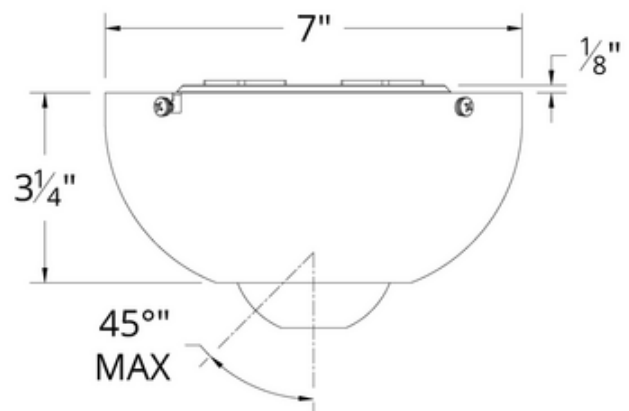

**BRAND**

Modern Forms

**DESCRIPTION**

The Slope Ceiling Fan Kit is designed for use with Modern Forms downrod ceiling fans to accommodate sloped ceilings up to 45 degrees or 12/12 pitch.

*Shown in: Bronze*

SHADE COLOR	N/A
BODY FINISH	Bronze
WATTAGE	N/A
DIMMER	N/A
DIMENSIONS	7"W x 3.25"H
LAMP	N/A

SPEC # MFR617831

COMPANY

PROJECT

FIXTURE TYPE

APPROVED BY

DATE