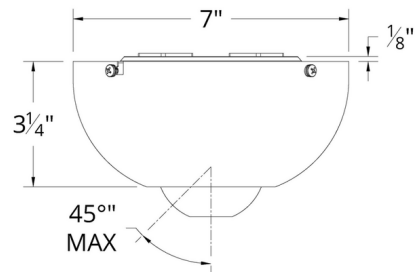

Specifications

COLOR	N/A
BODY FINISH	Stainless Steel
WATTAGE	N/A
DIMMER	N/A
DIMENSIONS	7"W x 3.25"H
BULB	N/A

CLICK TO VIEW PRODUCT

Notes: