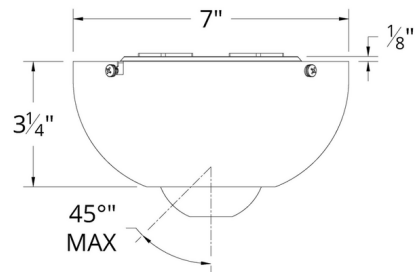

Description

The Slope Ceiling Fan Kit is designed for use with Modern Forms downrod ceiling fans to accommodate sloped ceilings up to 45 degrees or 12/12 pitch.

Shown in stainless steel

Specifications

COLOR	N/A
BODY FINISH	Stainless Steel
WATTAGE	N/A
DIMMER	N/A
DIMENSIONS	7"W x 3.25"H
BULB	N/A