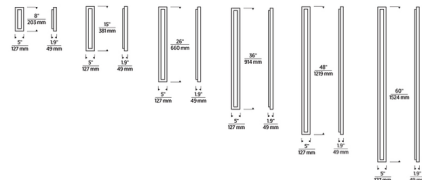

CLICK TO VIEW PRODUCT

Notes: