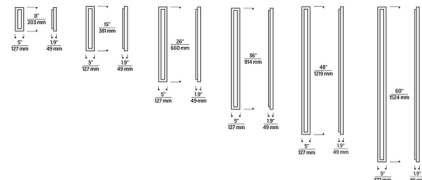

### Description

The sleek rectilinear Aspen Outdoor Wall Sconce creates an elegant column of diffused multi-directional light, ideal for wayfinding or general outdoor illumination. Its die-cast aluminum construction, powder coat finish, and stainless steel hardware ensure durability against harsh elements. This light is equipped with an energy-efficient integrated LED module and universal 120-277V driver with integrated transient 2.5 kV surge protection. 8, 15, 26, and 36 inch high fixture: ELV and 0-10V dimmable. 48 and 60 inch: TRIAC, ELV, and 0-10V dimmable. Four option selections are available: in-line fuse, surge protection, both the fuse and surge protection, or no options. The Natural Brass is a living finish that will patina and warm over time, enhancing its richness. If the patina becomes uneven or spotty, a brass cleaner can restore the finish. Note: Some options are not available in every size or finish.

### Specifications

COLOR	N/A
BODY FINISH	Outdoor Bronze
WATTAGE	15.1W
DIMMER	Low Voltage Electronic
DIMENSIONS	5"W x 8"H x 1.9"D
INTEGRATED LED MODULE	1 x LED/15.1W/120-277V LED
COUNTRY OF ORIGIN	China

### Technical Information

LAMP LIFE	60000 hours
COLOR RENDERING	90 CRI
LAMP COLOR	3000K
LUMENS/WATT	25.89
LUMINOUS FLUX	391 lumens

Shown in outdoor bronze

CLICK TO VIEW PRODUCT

Notes: