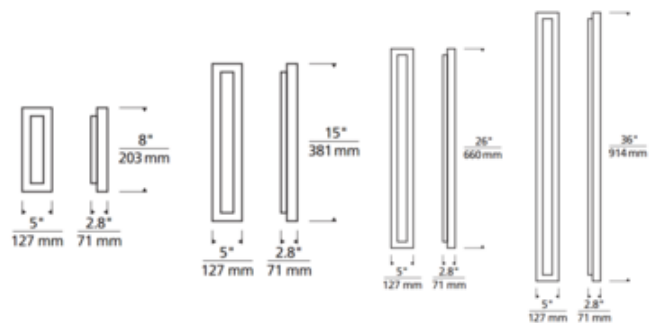

COMPANY

PROJECT

FIXTURE TYPE

APPROVED BY

DATE