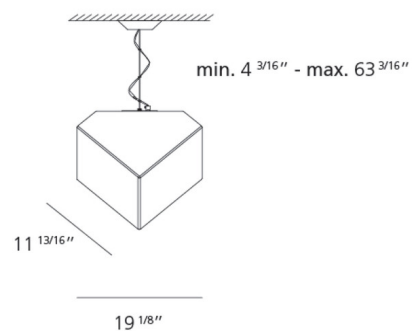

### Specifications

COLOR	White
BODY FINISH	White
WATTAGE	23W
DIMMER	Not Dimmable
DIMENSIONS	11.8"W x 19.1"H
BULB NOT INCLUDED	1 x T38/Medium (E26)/23W/120V LED
COUNTRY OF ORIGIN	Italy

Shown in white / white