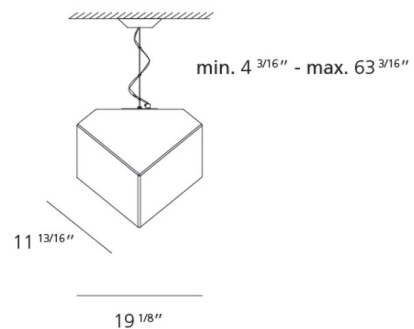

By Artemide

Description

Discover minimalist form and effective illumination with the Edge 30 Suspension, a clean and contemporary lighting solution. This sleek pendant features a pristine white thermoplastic diffuser, designed to provide beautifully general light distribution, casting a soft, even glow throughout your space. The fixture is completed with a coordinating thermoplastic resin ceiling rose, ensuring a seamless and integrated look against your ceiling. Its understated design allows it to blend effortlessly into various interior styles, while still offering a distinct architectural and contemporary presence. Customers appreciate its simple yet effective design and clean, diffused light. Perfect for kitchen islands, dining areas, or modern living spaces, the Edge 30 Suspension provides a quiet elegance that enhances the overall ambiance without overwhelming the decor.

Specifications

COLOR	White
BODY FINISH	White
WATTAGE	23W
DIMMER	Not Dimmable
DIMENSIONS	11.8"W x 19.1"H
BULB NOT INCLUDED	1 x T38/Medium (E26)/23W/120V LED
COUNTRY OF ORIGIN	Italy

Shown in white / white