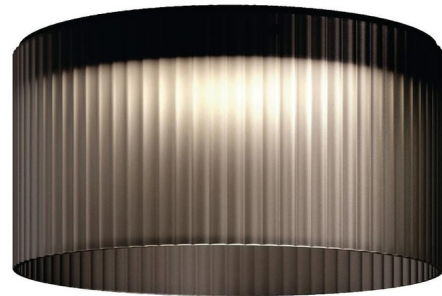

Lightology

lightology.com
866-954-4489
05-26-26

Project: _____

Company: _____

Location: _____ Fixture Type: _____

SPEC #: **KUN617867**

Approved On: _____ Approved By: _____

Giass Short Ceiling Light Fixture

By kdIn

Description

The Giass Ceiling Lamp offers a chic, versatile look featuring a ribbed cylindrical glass shade available with White sandblasted or Smokey Grey glass, set into a coated metal structure with a satin polycarbonate screen. Available in two sizes. CE listed.

Shown in metallic grey / smoky grey

Specifications

COLOR Smoky Grey
BODY FINISH Metallic Grey
WATTAGE 17W
DIMMER 0-10V
DIMENSIONS 19.7"W x 9.8"H
INTEGRATED LED MODULE 1 x LED/17W/120V LED

Technical Information