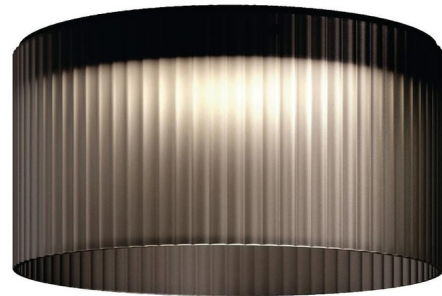

Lightology

lightology.com
866-954-4489
04-05-26

Project: _____

Company: _____

Location: _____ Fixture Type: _____

SPEC #: **KUN617867**

Approved On: _____ Approved By: _____

Giass Short Ceiling Light Fixture

By kdIn

Description

The Giass Ceiling Lamp offers a chic, versatile look featuring a ribbed cylindrical glass shade available with White sandblasted or Smokey Grey glass, set into a coated metal structure with a satin polycarbonate screen. Available in two sizes. CE listed.

Shown in metallic grey / smoky grey

Specifications

COLOR Smoky Grey
BODY FINISH Metallic Grey
WATTAGE 17W
DIMMER 0-10V
DIMENSIONS 19.7"W x 9.8"H
INTEGRATED LED MODULE 1 x LED/17W/120V LED

Technical Information