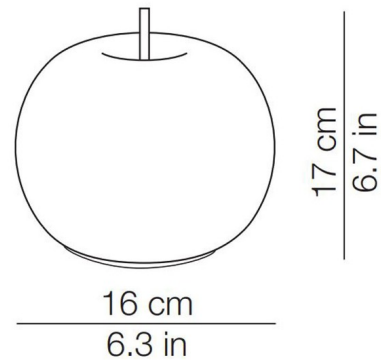

CLICK TO VIEW PRODUCT

Notes: