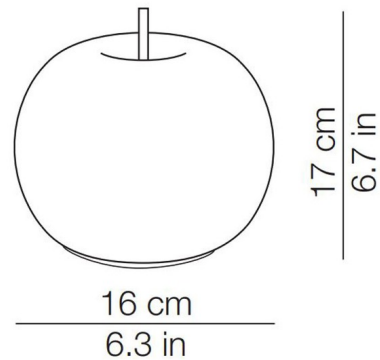

CLICK TO VIEW PRODUCT

Notes: