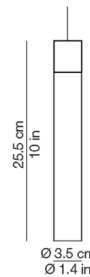

### Description

The Minimal Pendant offers a sleek, minimalist look that reflects its name featuring a cylindrical Polished Black Nickel shade with a Black or Copper finished socket holder detail. Includes 71 inch black cord set and 4.9 inch round canopy in Black.

### Specifications

COLOR	Black
BODY FINISH	Copper
WATTAGE	3.2W
DIMMER	Not Dimmable
DIMENSIONS	70.9"L x 1.4"W x 10"H
INTEGRATED LED MODULE	1 x LED/3.15W/120V LED

### Technical Information

COLOR RENDERING	80 CRI
LAMP COLOR	2700K
LUMENS/WATT	130.16
LUMINOUS FLUX	410 lumens

Shown in copper / black

CLICK TO VIEW PRODUCT

Notes: