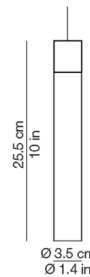

CLICK TO VIEW PRODUCT

Notes: