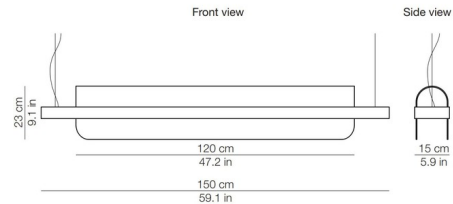

### Specifications

COLOR . . . . . N/A  
BODY FINISH . . . . . Brass  
WATTAGE . . . . . 60W  
DIMMER . . . . . 0-10V  
DIMENSIONS . . . . . 59.1"L x 5.9"W x 9.1"H  
INTEGRATED LED MODULE . . . . . 4 x LED/15W/120V LED

### Technical Information

PRODUCT DIMENSIONS . . . . . Cable Length: 70.9"  
LAMP COLOR . . . . . 2700K  
LUMENS/WATT . . . . . 320.00  
LUMINOUS FLUX . . . . . 4800 lumens

Shown in brass

CLICK TO VIEW PRODUCT