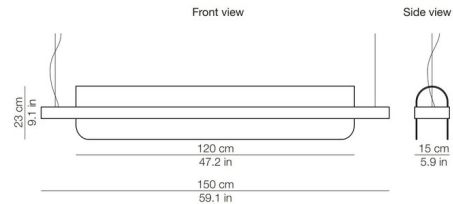

CLICK TO VIEW PRODUCT

Notes: