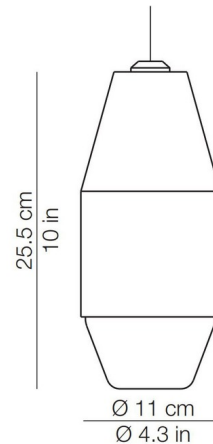

CLICK TO VIEW PRODUCT

Notes: