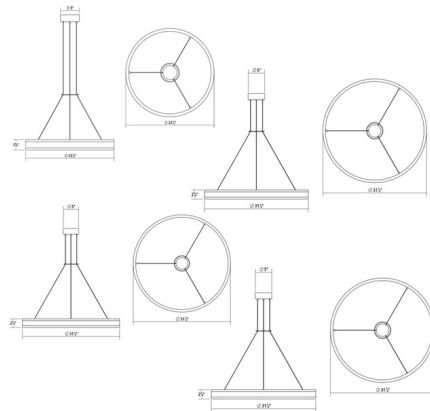

Shown in bright satin aluminum / frosted