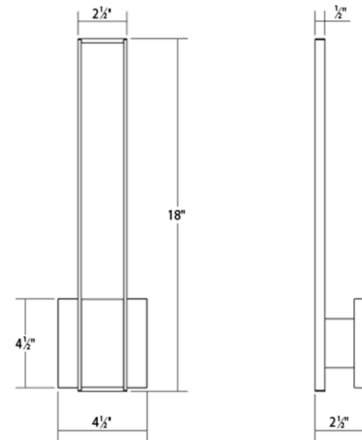

Lightology

lightology.com
866-954-4489
05-17-26

Project: _____

Company: _____

Location: _____ Fixture Type: _____

SPEC #: **SON617895**

Approved On: _____ Approved By: _____

Planes Bathroom Vanity Light By Sonneman

Description

Planes Bathroom Vanity Light is pristine in its geometric simplicity. The framed minimal profile captures the edge-lit White panels to produce efficient illumination. Available in Bright Satin Aluminum, Satin White, or Satin Black finishes. Dimmable with a standard triac or Lutron electronic low voltage dimmer, CTCLV-303P, both sold separately. ADA compliant. cETL and cUL listed. Damp location rated.

Specifications

COLOR . . . . . White
BODY FINISH . . . . . Bright Satin Aluminum
WATTAGE 6W
DIMMER . . . . . Low Voltage Electronic
DIMENSIONS . . . . . 2.5"W x 18"H x 2.5"D
INTEGRATED LED MODULE . . . . . 1 x LED/6W/120V LED

Technical Information

COLOR RENDERING . . . . . 90 CRI
LAMP COLOR 3000K
LUMENS/WATT 116.67
LUMINOUS FLUX . . . . . 700 lumens

Shown in bright satin aluminum / white

CLICK TO VIEW PRODUCT

Notes: