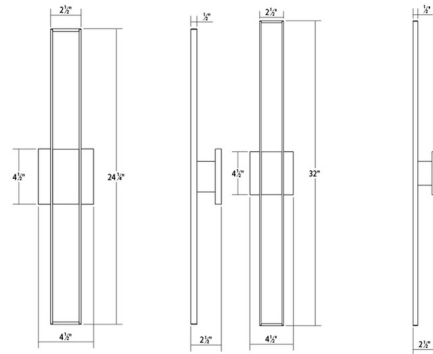

Lightology

lightology.com
866-954-4489
07-10-26

Project: _____

Company: _____

Location: _____ Fixture Type: _____

SPEC #: **SON617898**

Approved On: _____ Approved By: _____

Planes Double Bathroom Vanity Light By Sonneman

Description

Planes Double Bathroom Vanity Light is pristine in its geometric simplicity. The framed minimal profile captures the edge-lit White panels to produce efficient illumination. Available with a Bright Satin Aluminum, Satin White, or Satin Black finish in two sizes. Can be mounted in vertical or horizontal orientations. Dimmable with a standard Triac or Lutron electronic low voltage dimmer, CTELV-303P, both sold separately. ADA compliant. cETL and cUL listed. Damp location rated.

Specifications

COLOR . . . . . White
BODY FINISH . . . . . Bright Satin Aluminum
WATTAGE 9W
DIMMER . . . . . Low Voltage Electronic
DIMENSIONS . . . . . 2.5"W x 24.25"H x 2.5"D
INTEGRATED LED MODULE . . . . . 2 x LED/4.5W/120V LED

Technical Information

COLOR RENDERING . . . . . 90 CRI
LAMP COLOR 3000K
LUMENS/WATT 215.56
LUMINOUS FLUX . . . . . 970 lumens

Shown in bright satin aluminum / white

CLICK TO VIEW PRODUCT

Notes: