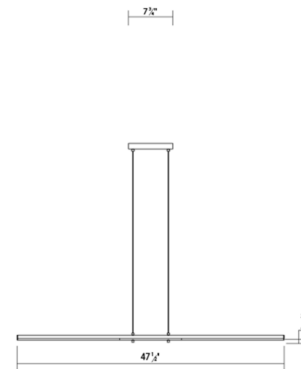

CLICK TO VIEW PRODUCT

Notes: