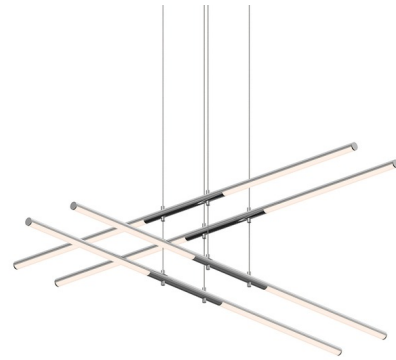

## Tik-Tak Stack 2 Tier Pendant By Sonneman

### Description

Tik-Tak Stack 2 Tier Pendant brings a crisp presence to the volume of space it inhabits. The rods are suspended in tandem pairs on multiple levels, perpendicular to each other. Each rod can be independently positioned as up or down light, and adjustable to a variety of lengths along the cables. Note: The included LED driver must be installed in a remote and accessible location near the fixture in accordance with local electrical code. Dimmable with 0-10V dimmer only.

### Specifications

COLOR	White
BODY FINISH	Polished Chrome
WATTAGE	40W
DIMMER	0-10V
DIMENSIONS	47.5"L x 0.75"H
INTEGRATED LED MODULE	8 x LED/5W/120-277V LED

### Technical Information

PRODUCT DIMENSIONS	Min / Max Overall Height: 4.25" / 121.5"
COLOR RENDERING	90 CRI
LAMP COLOR	3000K
LUMENS/WATT	500.00
LUMINOUS FLUX	2500 lumens

Shown in polished chrome / white