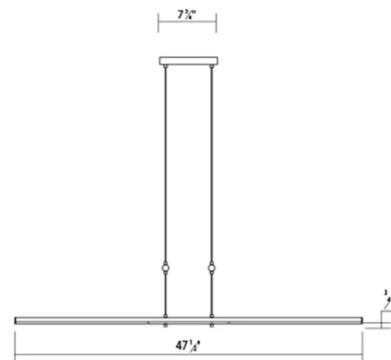

### Specifications

COLOR	White
BODY FINISH	Polished Chrome
WATTAGE	40W
DIMMER	0-10V
DIMENSIONS	47.5"L x 0.75"H
INTEGRATED LED MODULE	8 x LED/5W/120-277V LED

### Technical Information

PRODUCT DIMENSIONS	Min / Max Overall Height: 4.25" / 121.5"
COLOR RENDERING	90 CRI
LAMP COLOR	3000K
LUMENS/WATT	500.00
LUMINOUS FLUX	2500 lumens

Shown in polished chrome / white