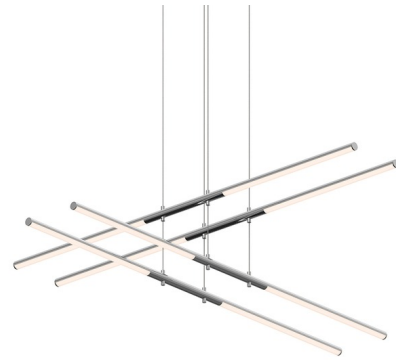

## Tik-Tak Stack 2 Tier Pendant

By SONNEMAN

### Description

Tik-Tak Stack 2 Tier Pendant brings a crisp presence to the volume of space it inhabits. The rods are suspended in tandem pairs on multiple levels, perpendicular to each other. Each rod can be independently positioned as up or down light, and adjustable to a variety of lengths along the cables. Note: The included LED driver must be installed in a remote and accessible location near the fixture in accordance with local electrical code. Dimmable with 0-10V dimmer only.

### Specifications

COLOR	White
BODY FINISH	Polished Chrome
WATTAGE	40W
DIMMER	0-10V
DIMENSIONS	47.5"L x 0.75"H
INTEGRATED LED MODULE	8 x LED/5W/120-277V LED

### Technical Information

PRODUCT DIMENSIONS	Min / Max Overall Height: 4.25" / 121.5"
COLOR RENDERING	90 CRI
LAMP COLOR	3000K
LUMENS/WATT	500.00
LUMINOUS FLUX	2500 lumens

Shown in polished chrome / white