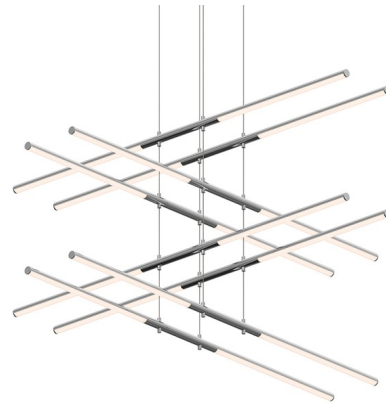

By SONNEMAN

Description

Tik-Tak Stack 4 Tier Pendant brings a crisp presence to the volume of space it inhabits. The rods are suspended on multiple levels as well as perpendicular to each other. Each rod can be independently positioned as up or down light, and adjustable to a variety of lengths along the cables. Available with a White diffuser and Satin Nickel, Satin Black, Satin White, and Polished Chrome finishes. 10 feet of cuttable cable is included. Dimming Type 0-10V, cUL and cETL listed.

Specifications

COLOR White
BODY FINISH Polished Chrome
WATTAGE 80W
DIMMER 0-10V
DIMENSIONS 73.5"L x 47.5"W
INTEGRATED LED MODULE 16 x LED/5W/120-277V LED

Technical Information

COLOR RENDERING 90 CRI
LAMP COLOR 3000K
LUMENS/WATT 1,820.00
LUMINOUS FLUX 9100 lumens