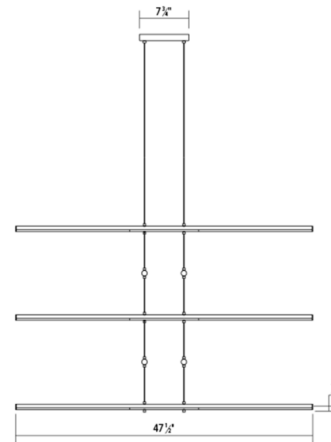

CLICK TO VIEW PRODUCT

Notes: