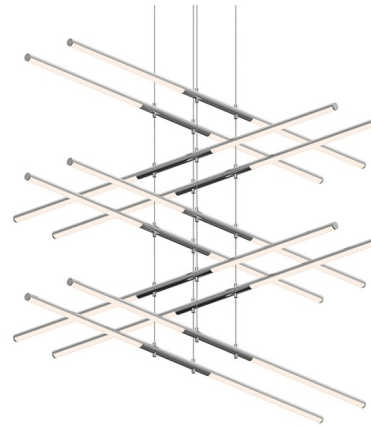

Lightology

lightology.com
866-954-4489
04-25-26

Project: _____

Company: _____

Location: _____ Fixture Type: _____

SPEC #: **SON617928**

Approved On: _____ Approved By: _____

Tik-Tak Stack 5 Tier Pendant

By SONNEMAN

Description

Tik-Tak Stack 5 Tier Pendant brings a crisp presence to the volume of space it inhabits. The rods are suspended on multiple levels as well as perpendicular to each other. Each rod can be independently positioned as up or down light, and adjustable to a variety of lengths along the cables. Available with a White diffuser and Satin Nickel, Satin Black, Satin White, and Polished Chrome finishes. 10 feet of cuttable cable is included. cUL and cETL listed.

Specifications

COLOR . . . . . White
BODY FINISH . . . . . Polished Chrome
WATTAGE 100W
DIMMER . . . . . Low Voltage Electronic
DIMENSIONS . . . . . 73.5"L x 47.5"W
INTEGRATED LED MODULE . . . . . 20 x LED/5W/120-277V LED

Technical Information

COLOR RENDERING . . . . . 90 CRI
LAMP COLOR 3000K
LUMENS/WATT 2,274.00
LUMINOUS FLUX . . . . . 11370 lumens

Shown in polished chrome / white